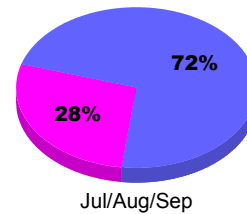

YTD Status Quo Clubs 2011-2012

Status Quo Clubs Compared to Status Quo Members

Legend: Status Quo Clubs (Cyan), Total Status Quo Members (Green)

MEMBERSHIP

Membership Results
2011-2012

Membership
2010-2011

Month	Net Memb Goal	Actual New Memb	Actual Dropped Memb	Gain/Loss of Memb	Gain/Loss of Memb
Jul/Aug/Sep		25	-23	2	-10
Totals		25	-23	2	-10

Membership Results 2011-2012

Goal, New, Dropped, Gain/Loss

Legend: Goal (Cyan), Actual (Green), Dropped (Yellow), Gain Loss (Magenta)

Comparison of Membership Gain/Loss

Current Year Compared to the Previous Year

Legend: Current Year (Cyan), Previous Year (Green)

Gender Comparison 2011-2012

Jul/Aug/Sep

Legend: Male (Blue), Female (Magenta)